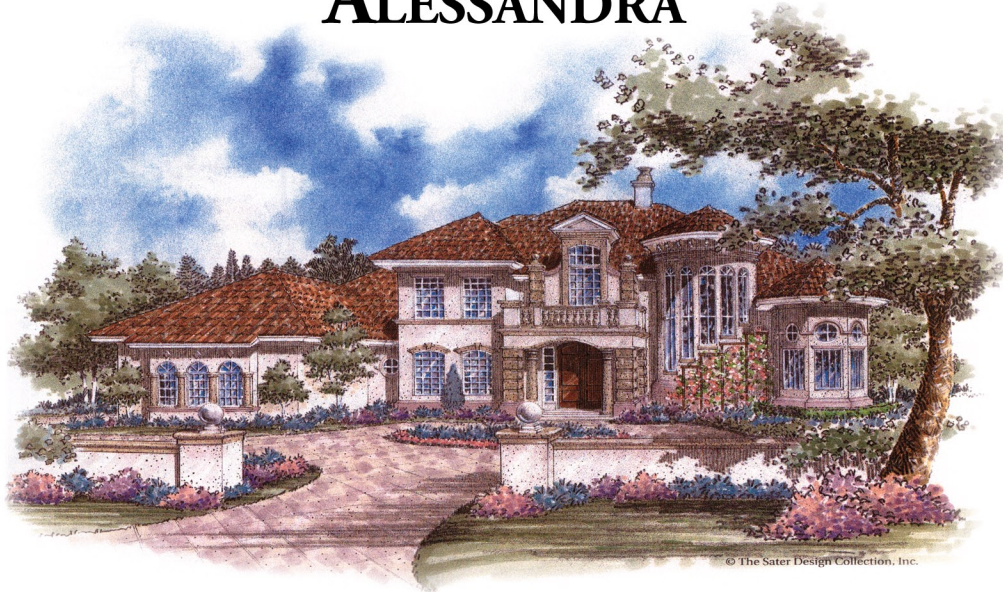

# ALESSANDRA

© The Sater Design Collection, Inc.

Total Area: 5,785 sq.ft.  
4 Bedrooms • 3 1/2 Baths