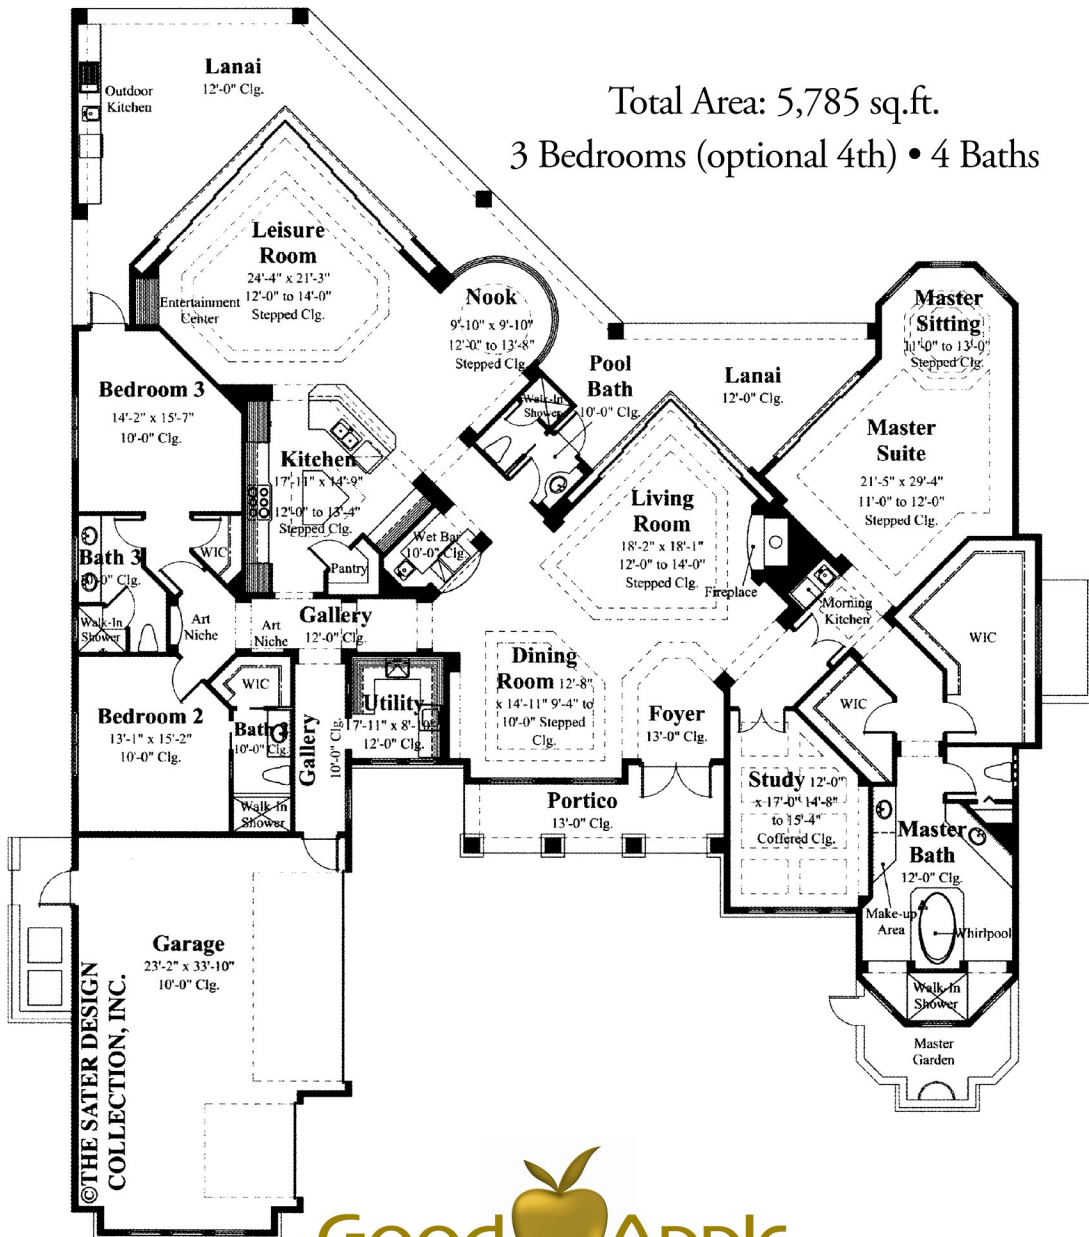

MAITENA

Total Area: 5,785 sq.ft.
3 Bedrooms (optional 4th) • 4 Baths

©THE SATER DESIGN COLLECTION, INC.

Good Apple
DEVELOPMENT CORPORATION

"Building Quality For You"

352-694-5006