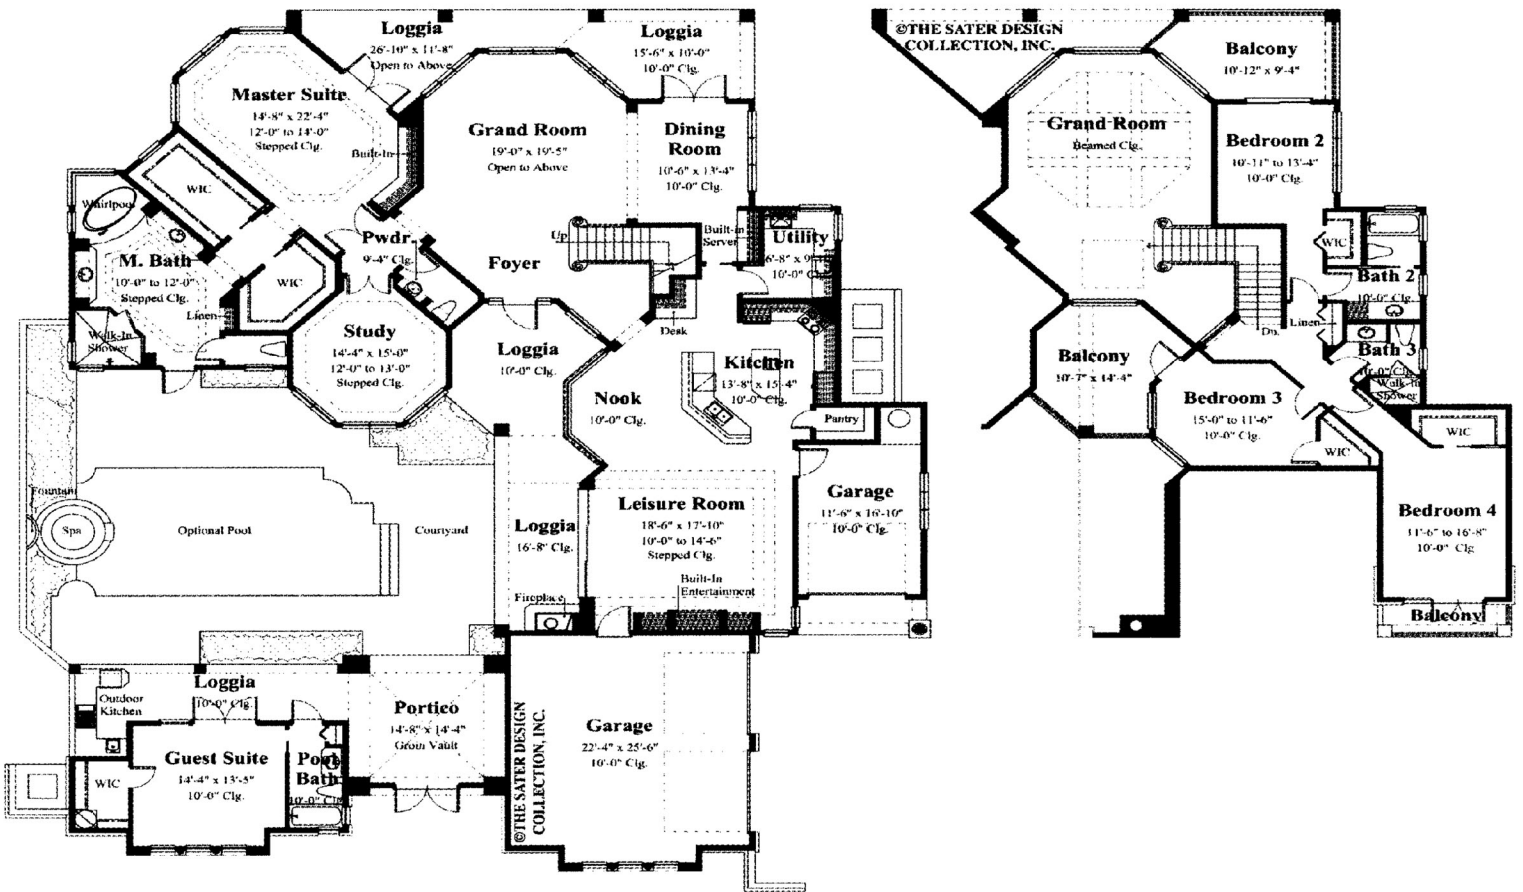

HUXFORD

Total Area: 5,785sq.ft.
5 Bedrooms • 4 1/2 Baths

"Building Quality For You"

352-694-5006