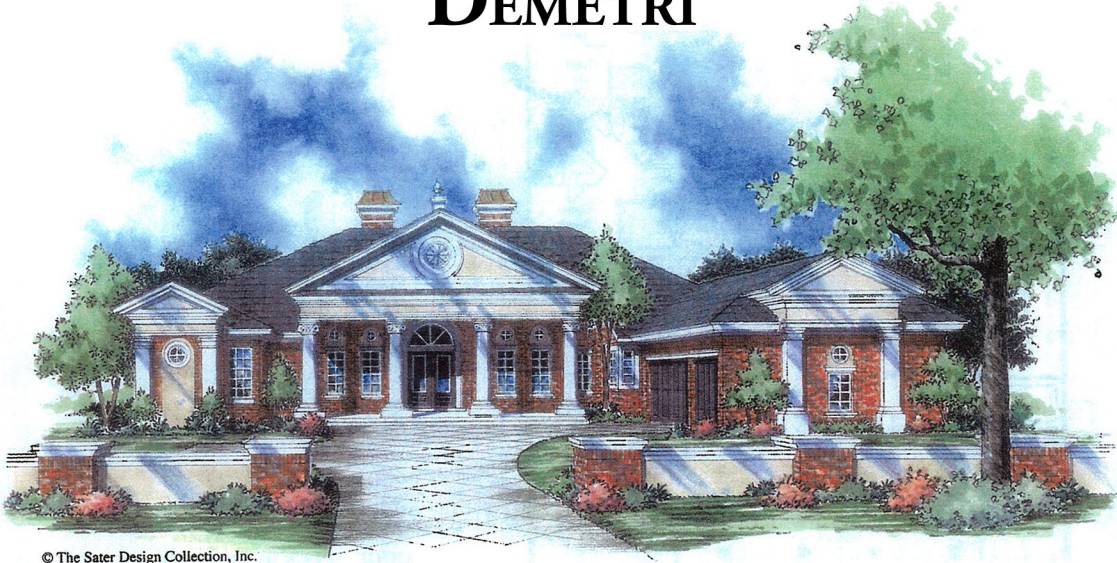

DEMETRI

© The Sater Design Collection, Inc.

Total Area: 5,745 sq.ft.
 1 Story • 4 Bedrooms • 3 1/2 Baths
 Main Level Conditioned: 3764 S.F.
 Garage: 902 • Portico 252
 Veranda 1: 472 • Veranda 2: 355
 Exterior Walls: Frame